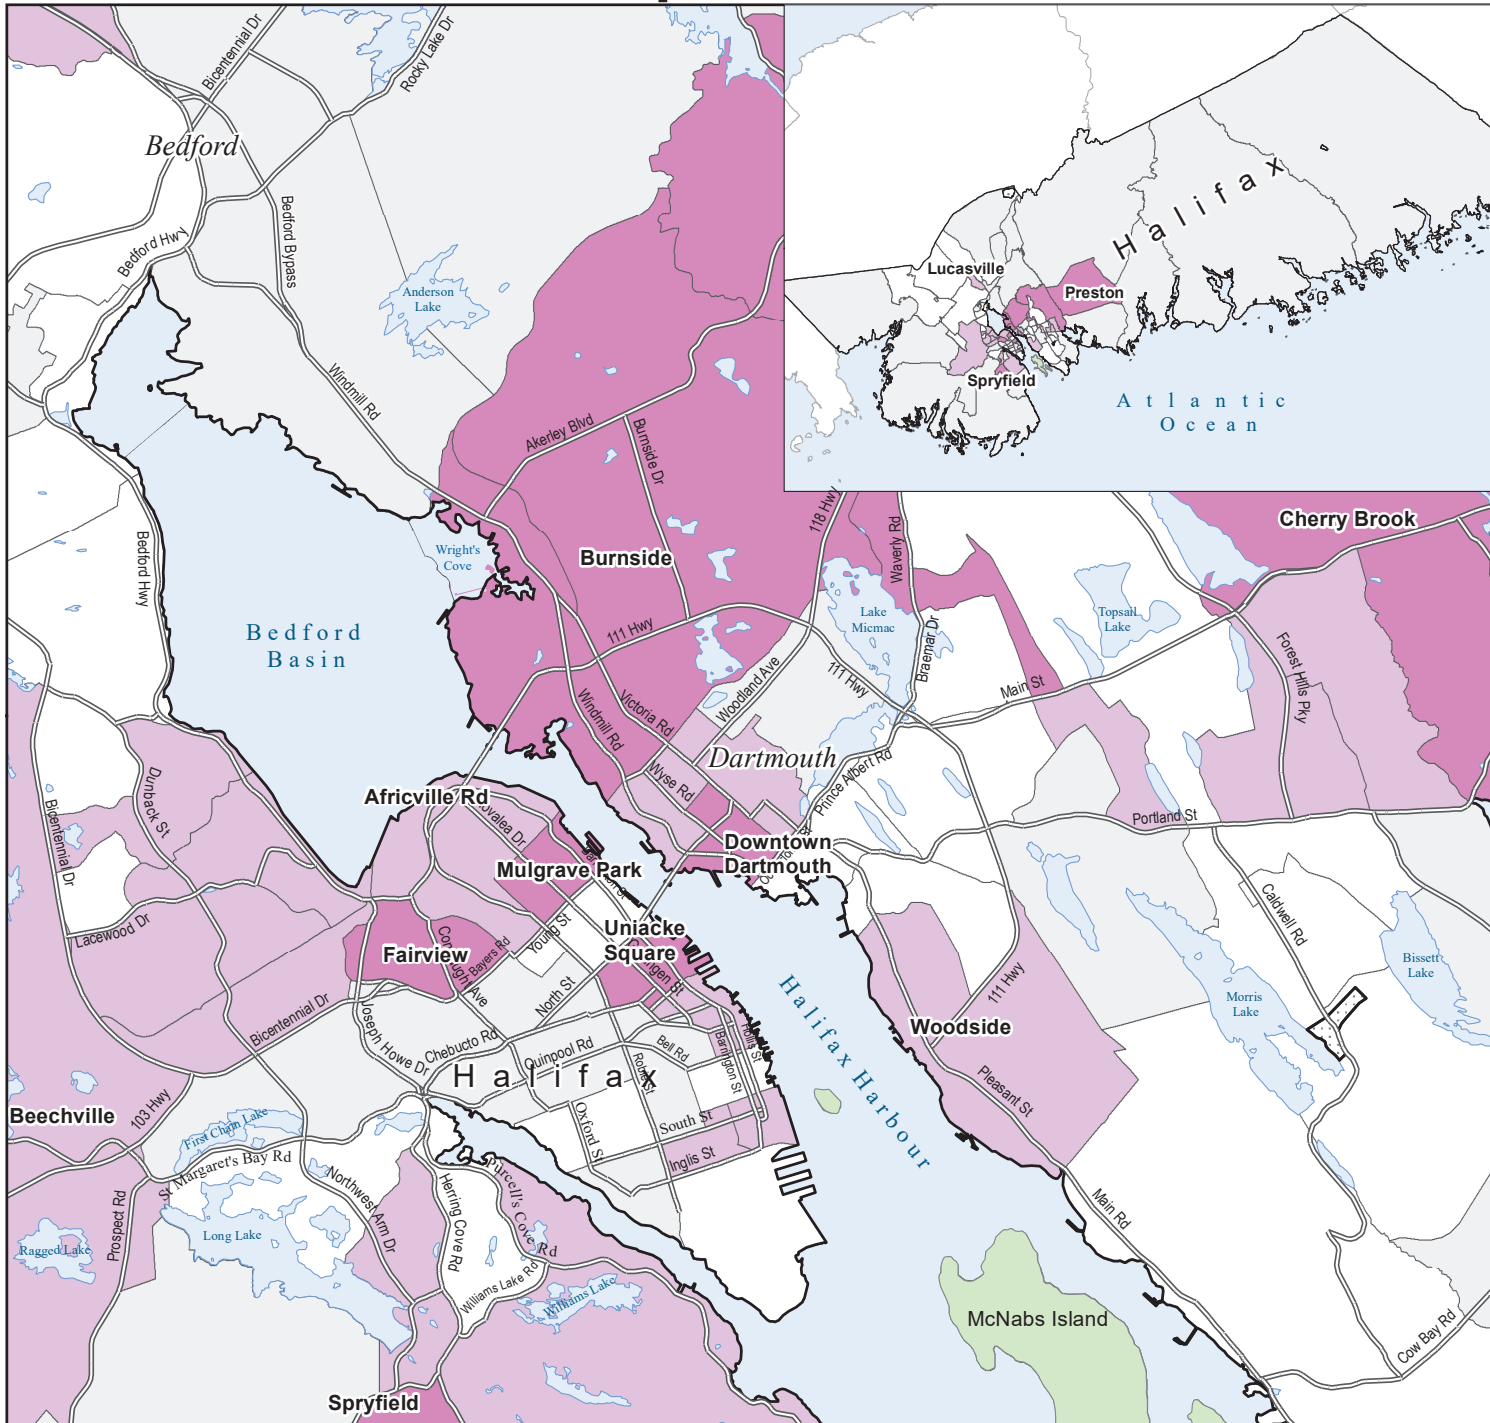

Black Population Percentage Halifax Census Metropolitan Area, 2016

Percentage Black Visible Minority by Census Tracts

- High Percentage: 7.6% to 23% (2.0 or More Above Average)
- Above Average: 3.8% to 7.5% (1.0 to 2.0 Above CMA Average)
- Below Average: 1.9% to 3.7% (Half to 1.0 of CMA average)
- Low Percentage: 0% to 1.8% (Below Half the CMA average)

Black Population

2016 15,100; 3.8%
2006 13,300; 3.6%
1996 12,000; 3.6%

Selected Communities

Beechville	6%
Fairview	8%
Burnside	8%
Cherry Brook	10%
Spryfield	10%
Dartmouth Downtown	13%
Uniacke Square	15%
Preston	23%

Source: Statistics Canada, Census Profile Series, 2016, February 2019