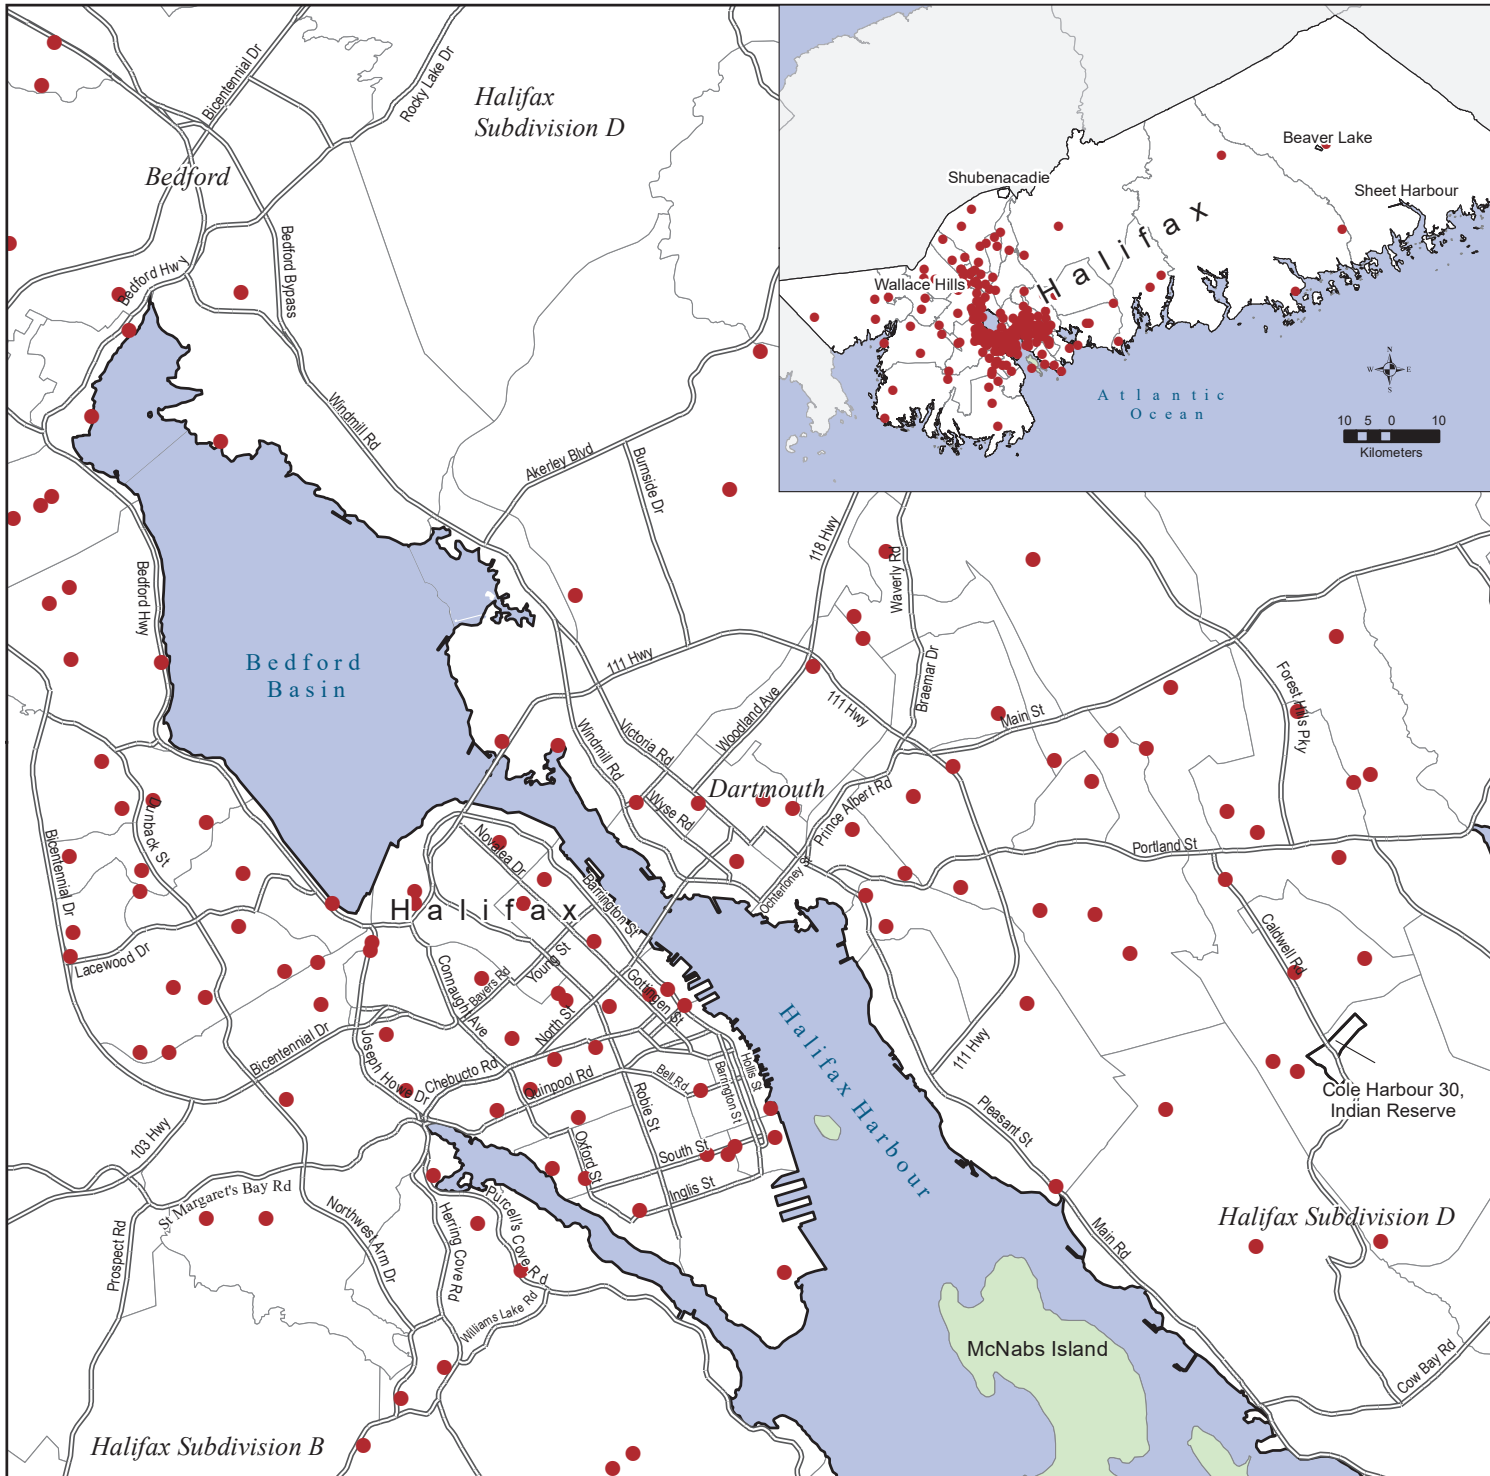

Population Density, Halifax Census Metropolitan Area, 2016

1 dot represents 2,000 people living in a census tract in 2016

Dots are randomly placed.

-  Municipalities or Equivalent (2016)
-  Not Part of the CMA in 2016
-  Highways and Major Roads (2016)
-  Non-residential Islands

Cole Harbour 30 Name of Municipality or Equivalent (2016)

Dartmouth Name of Former Municipality (1996)

Source: Statistics Canada, Census 2016