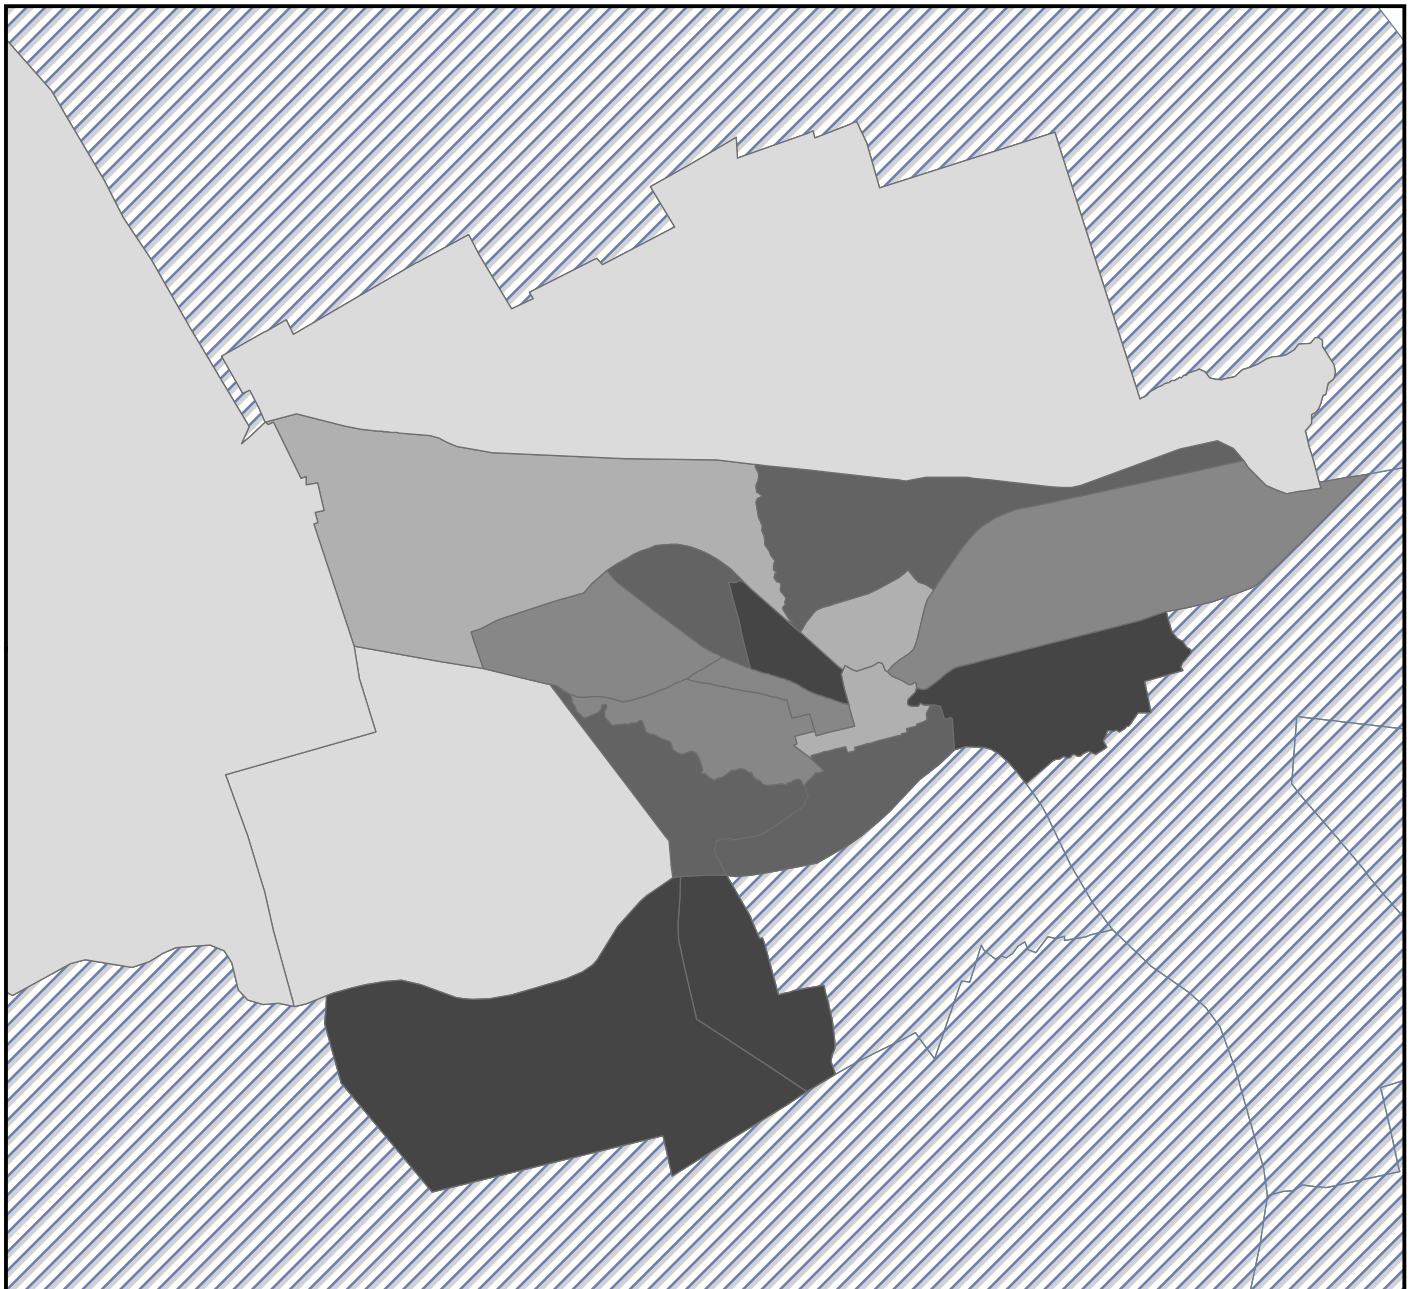

Census Tracts in Quintiles of Overall Change 1996-2006

Moncton, New Brunswick 0 1.75 3.5 7 Km

Quintiles of Overall Change

Index of Overall Change

Economic Indicators

- % Lone Parent Families;
- % Low Income Households;
- Unemployment Rate; Income

Demographic Indicators

- % Immigrants; % Visible Minorities
- % University Degree Holders;
- % Age 65 Years and Older

Physical-Residency Indicators

- % Apartment Renters;
- % Single Occupancy Homes;
- % Renters (tenants of a property);
- % Housing that requires major repair

Source: Canadian Census 2006